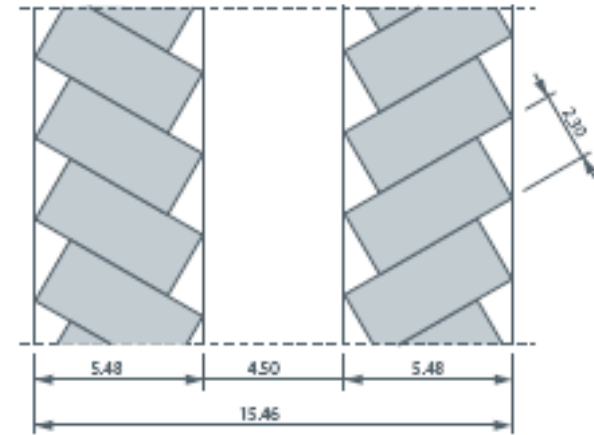

Advantages

Astron is Europe's largest manufacturer of steel buildings, primarily for industrial and commercial use.

- ✓ Optimum use of space
- ✓ No or only few interior columns
- ✓ Appealing architectural design possibilities
- ✓ Pleasant indoor comfort
- ✓ Easy upkeep for low maintenance costs

A complete design-and-build service plus turnkey project construction through a network of 300 building professionals, the largest Builder network in Europe.

- ✓ ISO 9001 quality certification
- ✓ CE certification
- ✓ Energy efficiency through high insulation values
- ✓ Environmentally-friendly products
- ✓ The reliability of a long-standing group
- ✓ Unique know-how throughout Europe