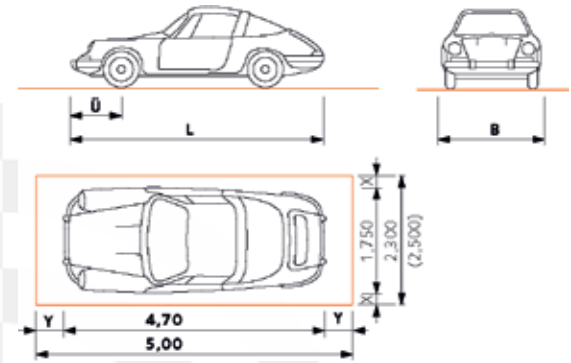

A complete design-and-build service plus turnkey project construction through a network of 300 building professionals, the largest Builder network in Europe.

- ✓ ISO 9001 quality certification
- ✓ CE certification
- ✓ Energy efficiency through high insulation values
- ✓ Environmentally-friendly products
- ✓ The reliability of a long-standing group
- ✓ Unique know-how throughout Europe