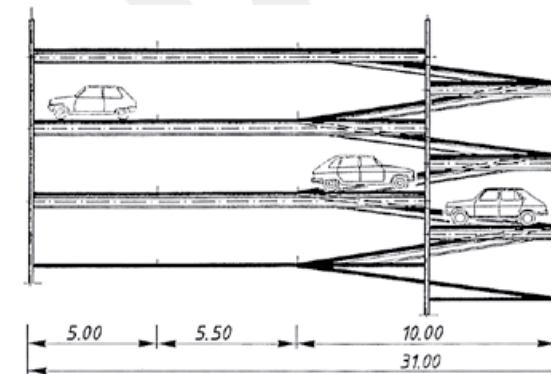

A complete design-and-build service plus turnkey project construction through a network of 300 building professionals, the largest Builder network in Europe.

- ✓ ISO 9001 quality certification
- ✓ CE certification
- ✓ Energy efficiency through high insulation values
- ✓ Environmentally-friendly products
- ✓ The reliability of a long-standing group
- ✓ Unique know-how throughout Europe